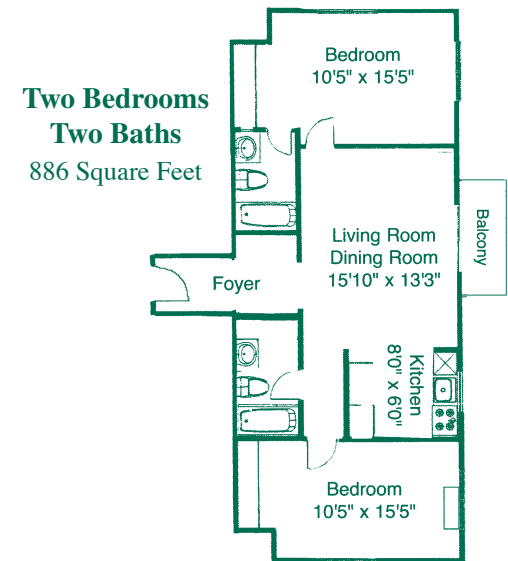

# Your Choice of Floor Plans

(Across from Beloit Clinic, on Prairie Ave.)

1850 Huebbe Parkway  
Town of Beloit, Wisconsin 53511

(608) 362-1020

E-Mail: rockbayharbor@yahoo.com