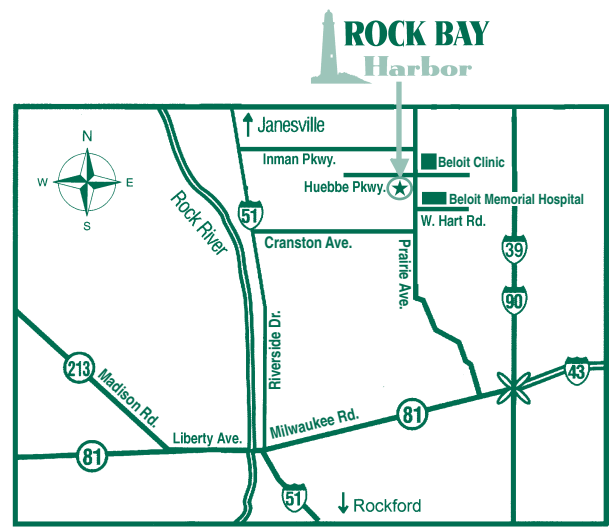

Rock Bay Harbor has more to offer:

- Dining Room
- Activity Rooms
- Controlled Access Entry
- Garage Parking (Optional)
- Exercise Room
- Social Activities
- Library/Lounge Area
- Close to Shopping
- Sprinkler System with Fire Alarms
- Close to Beloit Clinic and Hospital
- Balconies

1. ---
2. No Endowment Fee
   - Comfort
   - Independence
   - Tranquility
   - Companionship
   - Convenience