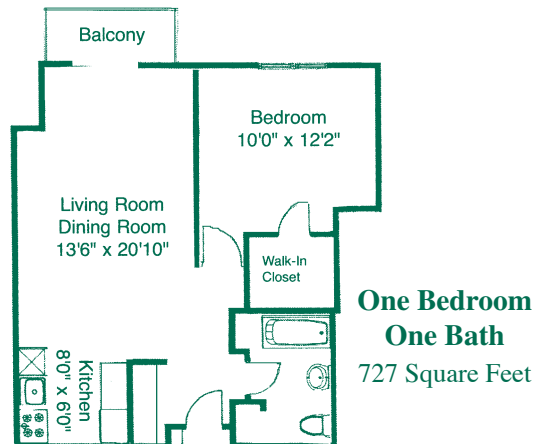

# Your Choice of Floor Plans

(Across from Beloit Clinic, on Prairie Ave.)

1850 Huebbe Parkway  
Town of Beloit, Wisconsin 53511

(608) 362-1020

E-Mail: rockbayharbor@yahoo.com