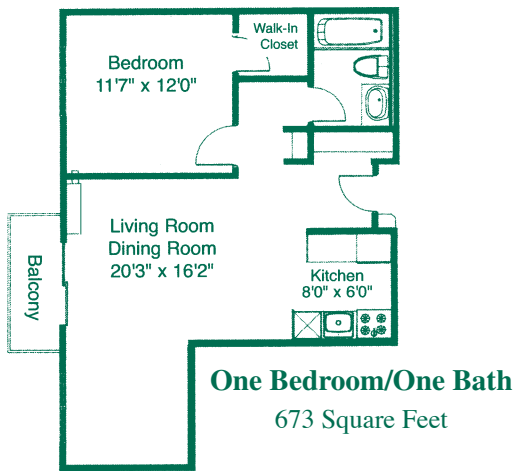

# Your Choice of Floor Plans

(Across from Beloit Clinic, on Prairie Ave.)

1850 Huebbe Parkway  
Town of Beloit, Wisconsin 53511

(608) 362-1020

E-Mail: rockbayharbor@yahoo.com