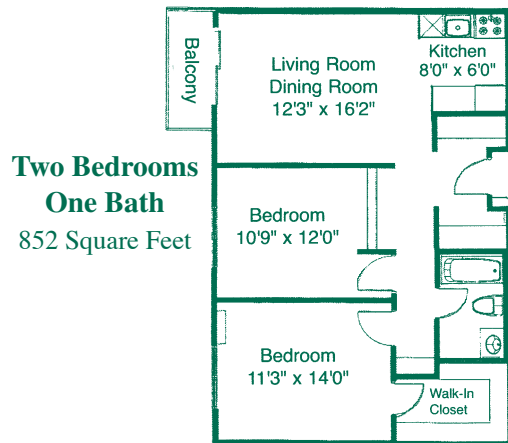

# Your Choice of Floor Plans

(Across from Beloit Clinic, on Prairie Ave.)

1850 Huebbe Parkway  
Town of Beloit, Wisconsin 53511

(608) 362-1020

E-Mail: rockbayharbor@yahoo.com